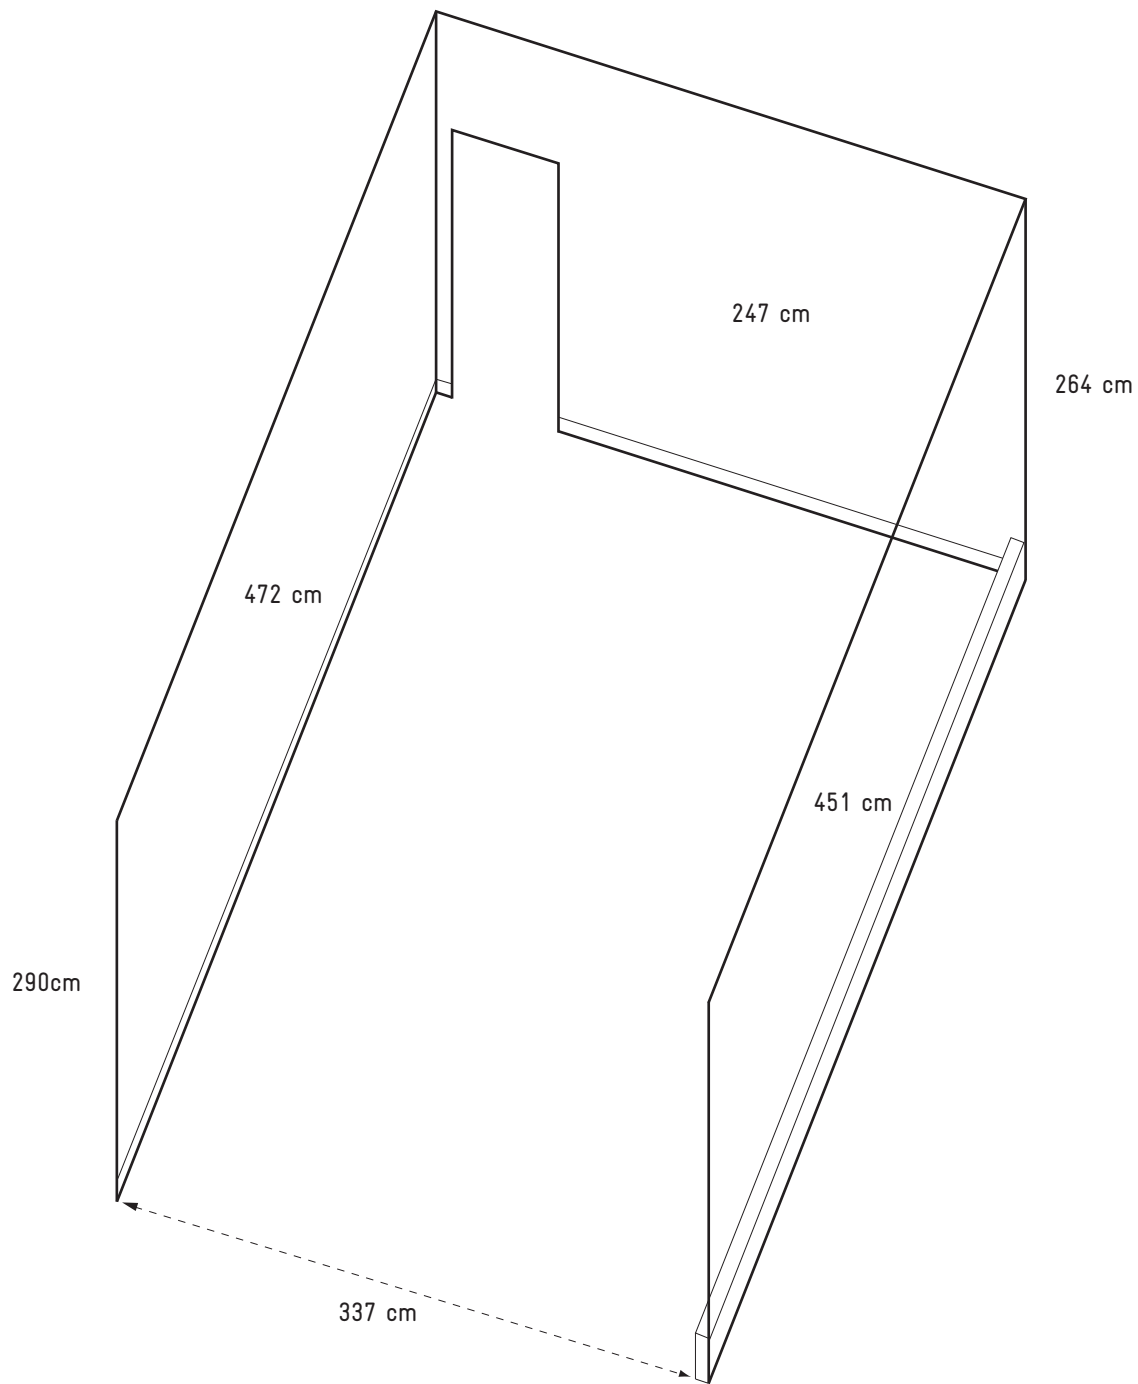

GALLERY - CueB
Elevation - Side View (left wall)
Scale: approx. 1:25 @ A4
eg. 100mm = 250cm @ A4

GALLERY - CueB
Simple projection view
Scale: approx. 1:60 @ A4
Do not measure from this drawing

GALLERY - CueB
 Elevation - Side View (left wall)
 Scale: approx. 1:25 @ A4
 eg. 100mm = 250cm @ A4