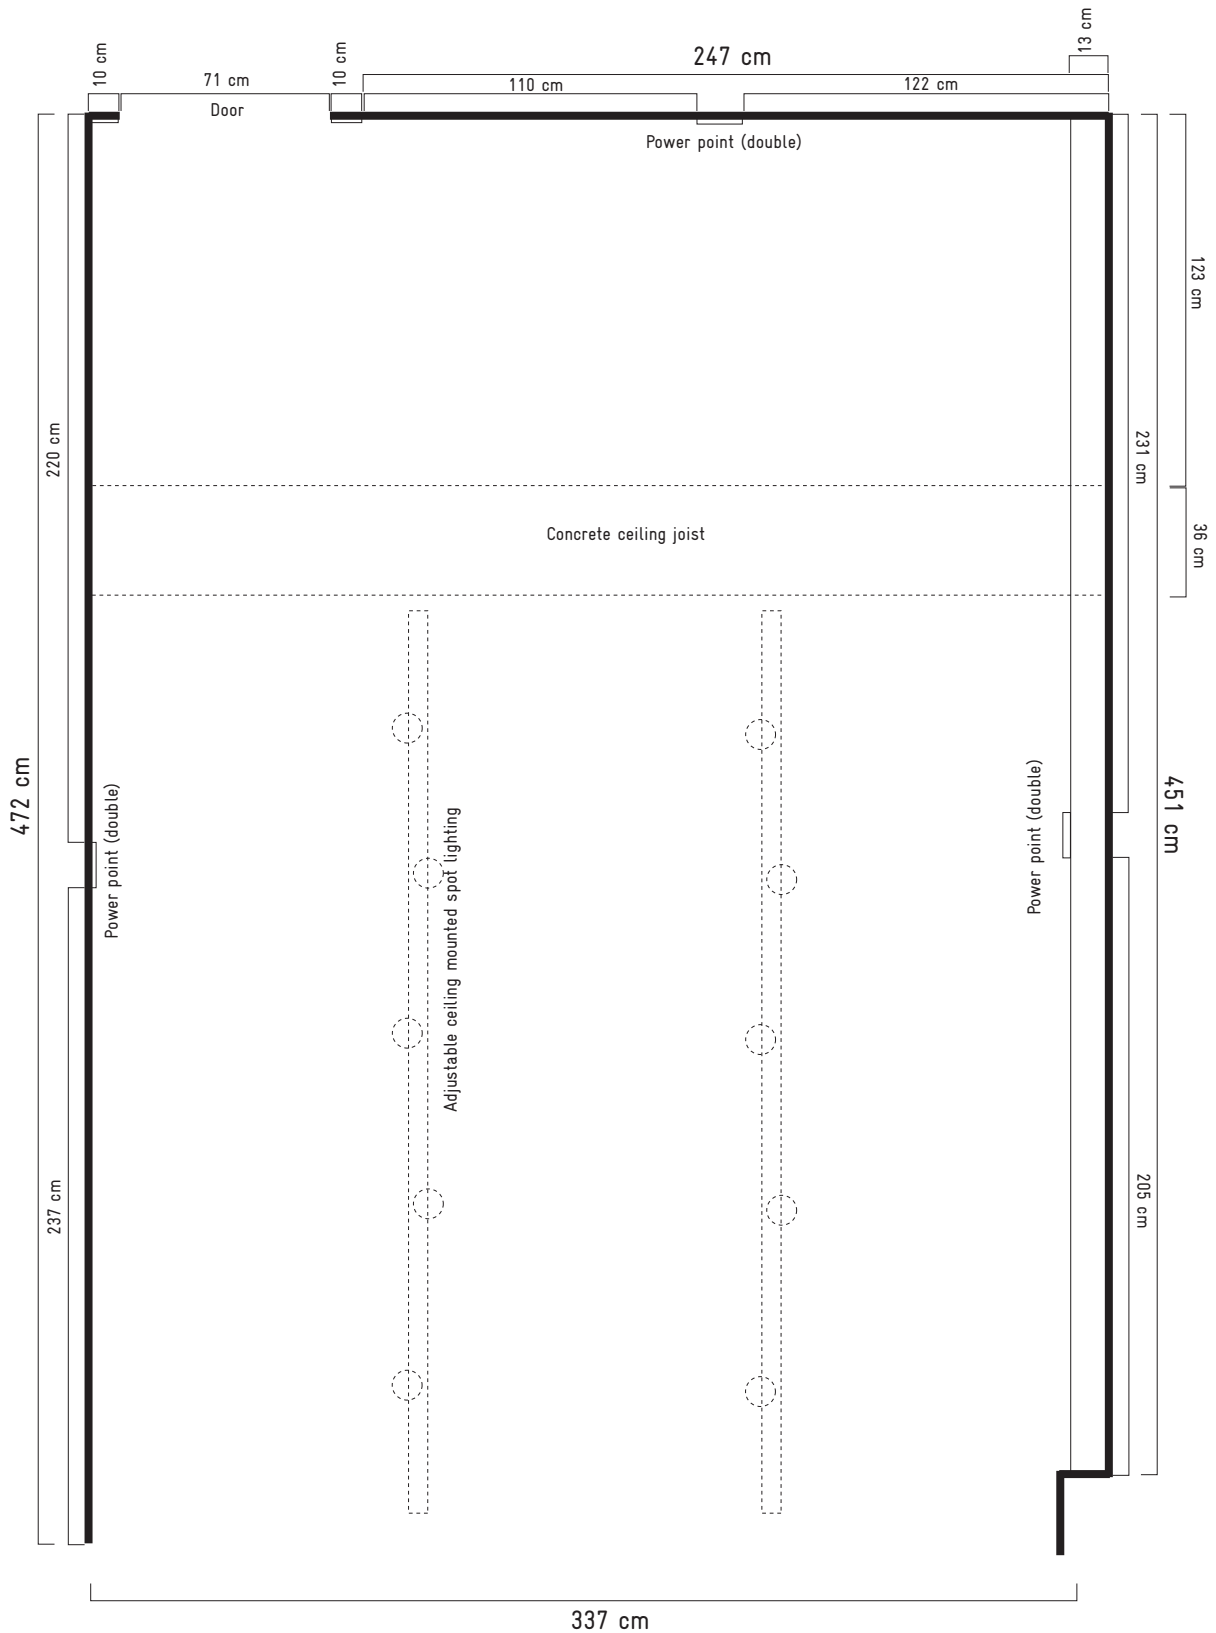

GALLERY - CueB
Elevation - Side View (left wall)
Scale: approx. 1:25 @ A4
eg. 100mm = 250cm @ A4

GALLERY - CueB
Simple projection view
Scale: approx. 1:60 @ A4
Do not measure from this drawing

GALLERY - CueB
 Elevation - Side View (left wall)
 Scale: approx. 1:25 @ A4
 eg. 100mm = 250cm @ A4